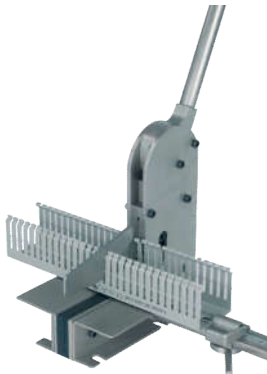

Wiring Duct Cutting Tools