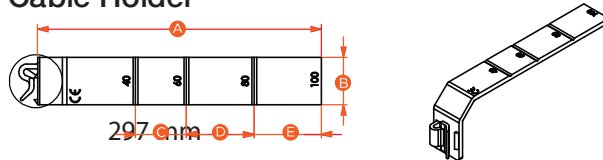

*= Drilling Ø on the panel surface should be 6,00 - 6,2 mm so rivets are firmly held on the surface
 * KKM is compatible with 40, 60, 80 and 100 mm wiring ducts.

Wiring Duct Cutting Tools

Cat. No.	Product	Description	Qty.
553 220	KMK 1002	Flat cutting up to 120 mm width wiring ducts	1
553 230	KKMR	Wiring Duct Cutter	1

KKMR

Technical Specifications

**Klemsan
Trunkie**

Wiring Ducts

Wire Retainer

Cable Clamp

Cable Holder

**Klemsan
Trunkie**