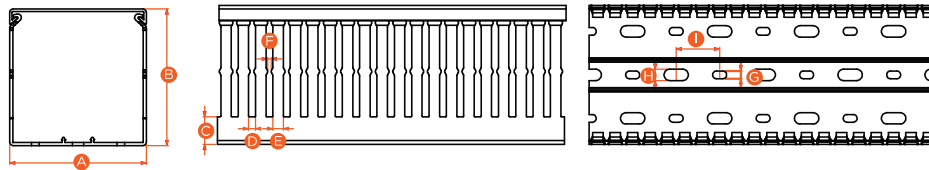

Technical Specifications

**Klemsan
Trunkie**

Wiring Ducts