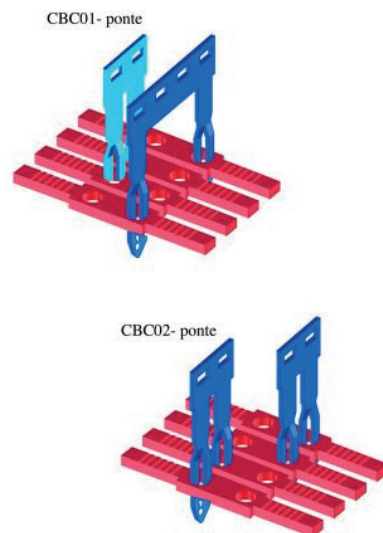

EAN nr.	Varenr.	Pakning	For	Poler
Sløjfeskinner				
8017963020107	PTC/1/02	25	HMM.1, HMD.1	2
8017963020114	PTC/1/03	25		3
8017963020121	PTC/1/05	25		5
8017963020138	PTC/1/10	10		10
8017963020091	PTC/1/00	8		50
8017963023658	PTC/3/02	25	HMM.2, HLD.2, HMFA.2, HVPC.2, CHP.2, CHP.2D, HPP.2	2
8017963023665	PTC/3/03	25		3
8017963023672	PTC/3/05	25		5
8017963023689	PTC/3/10	10		10
8017963023627	PTC/3/00	8		47
8017963032117	PTC/5/02	25	HMM.4, HFR.4	2
8017963032124	PTC/5/03	25		3
8017963032131	PTC/5/05	25		5
8017963032148	PTC/5/10	10		10
8017963032155	PTC/5/00	8		47
8017963036764	PTC/8/02	25	HMM.6	2
8017963036771	PTC/8/03	25		3
8017963036788	PTC/8/05	25		5
8017963036795	PTC/8/10	10		10
8017963036801	PTC/8/00	8		40
8017963050234	PTC/11/02	25	HMM.10	2
8017963050241	PTC/11/03	25		3
8017963050258	PTC/11/05	25		5
8017963050265	PTC/11/10	10		10
8017963050272	PTC/11/00	8		30
8017963050326	PTC/16/02	25	HMM.16	2
8017963050333	PTC/16/03	25		3
8017963050340	PTC/16/05	25		5
8017963050357	PTC/16/10	10		10
8017963050364	PTC/16/00	8		20
8017963036221	PTC/SP		Afdækning for for kortslutnings- skinne	10